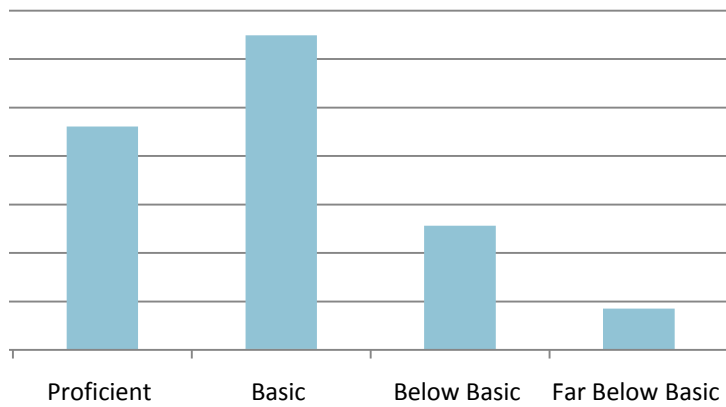

glish-Language Arts