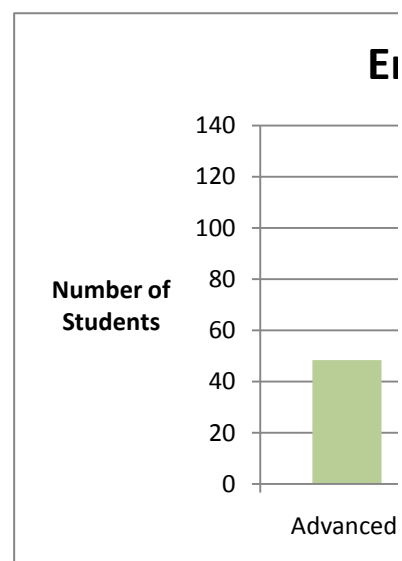

JUNIORS	2008 # of Students	
Mean Scaled	344.6	
Advanced	0.14	48.244
Proficient	0.29	99.934
Basic	0.38	130.948
Below Basic	0.13	44.798
Far Below Basic	0.05	17.23