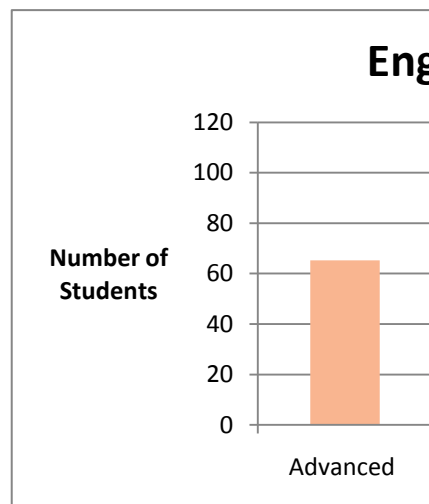

FRESHMEN	2008 # of Students	
Mean Scaled	342.5	
Advanced	0.19	65.075
Proficient	0.26	89.05
Basic	0.33	113.025
Below Basic	0.15	51.375
Far Below Basic	0.07	23.975

SOPHOMORES	2008 # of Students	
Mean Scaled	340.4	
Advanced	0.15	51.06
Proficient	0.27	91.908
Basic	0.38	129.352
Below Basic	0.15	51.06
Far Below Basic	0.05	17.02