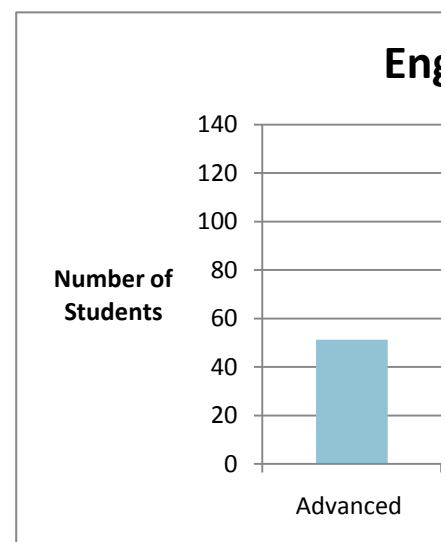

FRESHMEN	2008 # of Students	
Mean Scaled	342.5	
Advanced	0.19	65.075
Proficient	0.26	89.05
Basic	0.33	113.025
Below Basic	0.15	51.375
Far Below Basic	0.07	23.975

SOPHOMORES	2008 # of Students	
Mean Scaled	340.4	
Advanced	0.15	51.06
Proficient	0.27	91.908
Basic	0.38	129.352
Below Basic	0.15	51.06
Far Below Basic	0.05	17.02