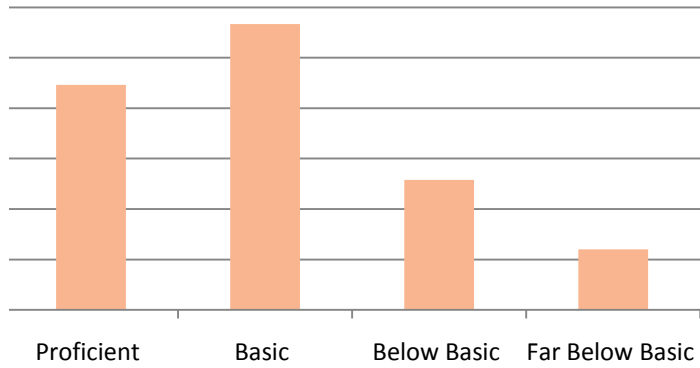

lish-Language Arts